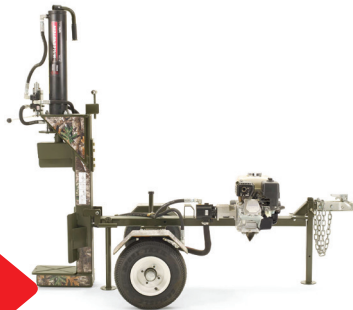

## 20-TON WOOD SPLITTER WX540

Horizontal/Vertical splitting,  
Vanguard 6.5 HP

Reg: \$4,150

**SALE**  
**\$3,320**

## 20-TON WOOD SPLITTER WX520T

Horizontal splitting,  
Honda 5.5 HP

Reg: \$3,900

**SALE**  
**\$3,120**

## 20-TON WOOD SPLITTER WX515T

Horizontal splitting,  
Honda 5 HP

Reg: \$3,130

**SALE**  
**\$2,504**

## HIGHWAY TOWABLE WOOD CHIPPER/ SHREDDER BXMT3213

3" chipping & 1" shredding,  
Vanguard 14 HP

Reg: \$7,660

**SALE**  
**\$6,128**